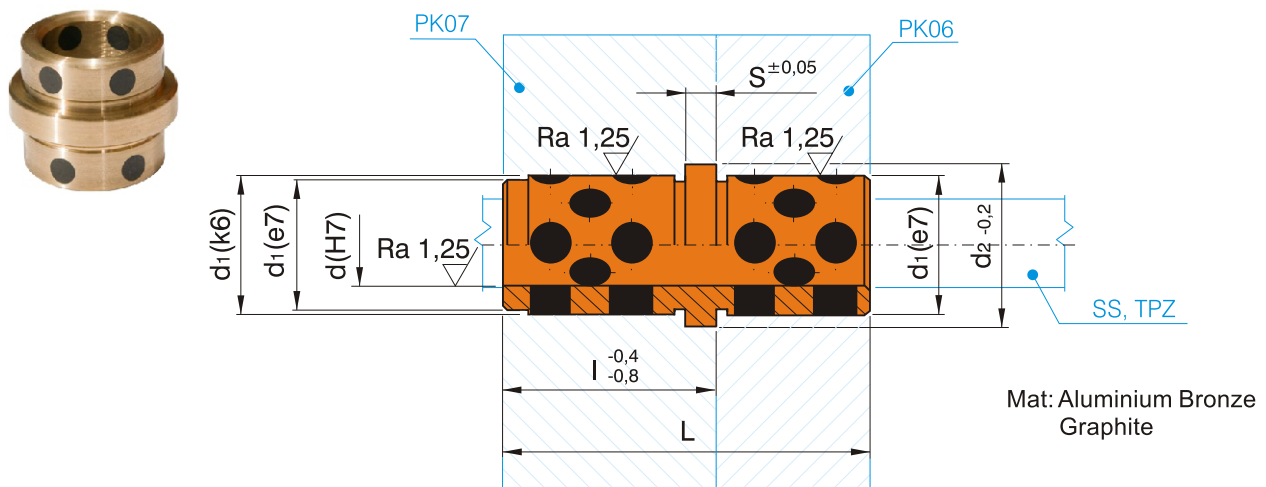

SELF-LUBRICATING GUIDE BUSHING

TGW

d	d1	d2	s	l	L	PART NO.	PART NO.
14/15	20	25	6	17	26	TGW-14017	TGW-15017
18/20	26	31		22	39	TGW-18022	TGW-20022
22/24	30	35		27	49	TGW-22027	TGW-24027
30/32	42	47		36	63	TGW-30036	TGW-32036