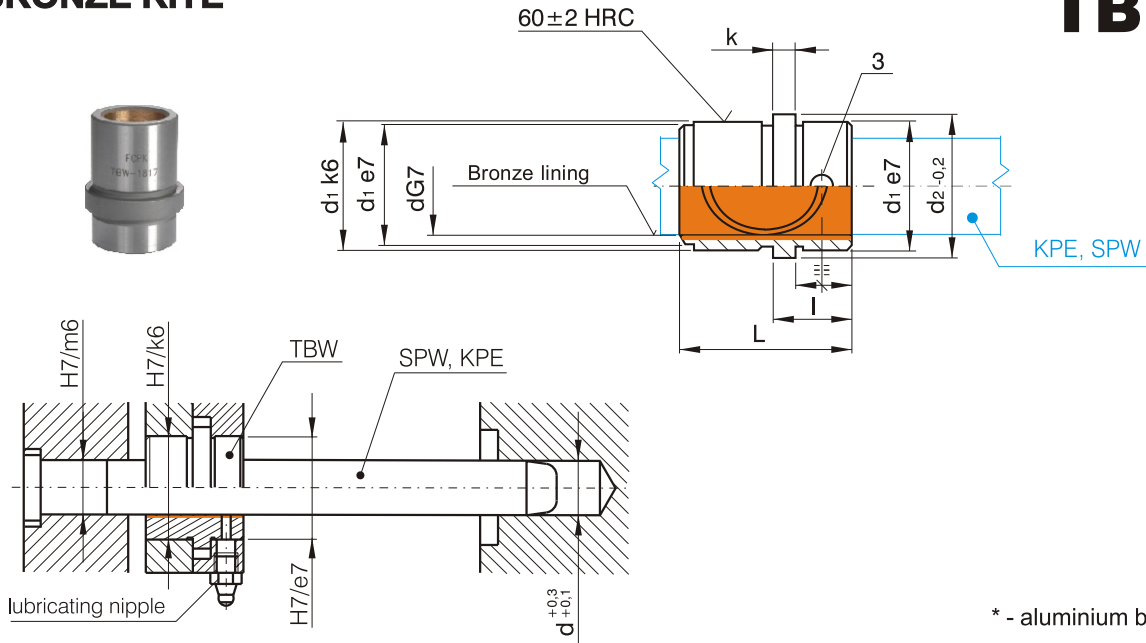

**GUIDE BUSHINGS
BRONZE RITE™**

TBW

d	d1	d2	K	PART NO.				
				I=9	I=12	I=17	I=22	I=27
				L=21	L=29	L=39	L=49	L=63
12	16	19	3	TBW-1209*	TBW-1212*			
18	26	30	6		TBW-1812	TBW-1817	TBW-1822	
30	42	46	6			TBW-3017	TBW-3022	TBW-3027