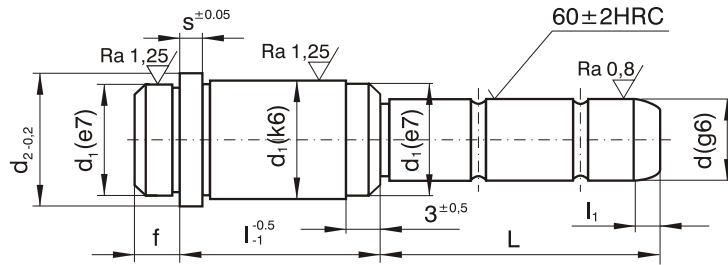

BY

FCPK
BYTÓW

SLE

d	d₁	d₂	s	f	l₁	l	L	PART NO.	PART NO.						
9/10	14	16	3	3	4	9	20	SLE-09009020	SLE-10009020						
							35	SLE-09009035	SLE-10009035						
							50	SLE-09009050	SLE-10009050						
							12	25	SLE-09012025	SLE-10012025					
								45	SLE-09012045	SLE-10012045					
								65	SLE-09012065	SLE-10012065					
							17	20	SLE-09017020	SLE-10017020					
								30	SLE-09017030	SLE-10017030					
								50	SLE-09017050	SLE-10017050					
						70		SLE-09017070	SLE-10017070						
						22	25	SLE-09022025	SLE-10022025						
							35	SLE-09022035	SLE-10022035						
							55	SLE-09022055	SLE-10022055						
							75	SLE-09022075	SLE-10022075						
							95	SLE-09022095	SLE-10022095						
						27	20	SLE-09027020	SLE-10027020						
							30	SLE-09027030	SLE-10027030						
							50	SLE-09027050	SLE-10027050						
							70	SLE-09027070	SLE-10027070						
							90	SLE-09027090	SLE-10027090						
							90	SLE-09027090	SLE-10027090						
						36	25	SLE-09036025	SLE-10036025						
							45	SLE-09036045	SLE-10036045						
							65	SLE-09036065	SLE-10036065						
							85	SLE-09036085	SLE-10036085						
						46	30	SLE-09046030	SLE-10046030						
							45	SLE-09046045	SLE-10046045						
							70	SLE-09046070	SLE-10046070						
						56	35	SLE-09056035	SLE-10056035						
							60	SLE-09056060	SLE-10056060						
							60	SLE-09056060	SLE-10056060						
						14/15	20	25	6	9	7	17	35	SLE-14017035	SLE-15017035
													55	SLE-14017055	SLE-15017055
													75	SLE-14017075	SLE-15017075
													95	SLE-14017095	SLE-15017095
												22	30	SLE-14022030	SLE-15022030
50	SLE-14022050	SLE-15022050													
70	SLE-14022070	SLE-15022070													
90	SLE-14022090	SLE-15022090													
110	SLE-14022110	SLE-15022110													
125	SLE-14022125	SLE-15022125													
150	SLE-14022150	SLE-15022150													
27	30	SLE-14027030	SLE-15027030												
	45	SLE-14027045	SLE-15027045												
	65	SLE-14027065	SLE-15027065												
	85	SLE-14027085	SLE-15027085												
	105	SLE-14027105	SLE-15027105												
	125	SLE-14027125	SLE-15027125												
	145	SLE-14027145	SLE-15027145												
	165	SLE-14027165	SLE-15027165												
	36	35	SLE-14036035	SLE-15036035											
		55	SLE-14036055	SLE-15036055											
75		SLE-14036075	SLE-15036075												
95		SLE-14036095	SLE-15036095