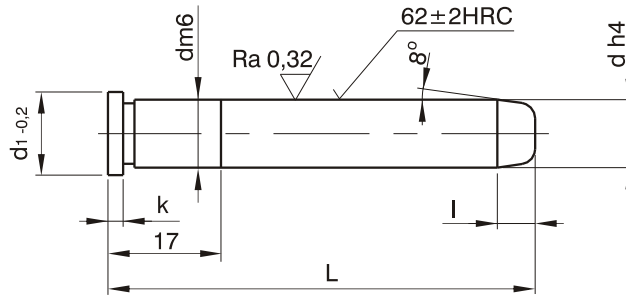

TYPES OF EJECTION SYSTEMS

TBW

TGW

TKW

KKW

DKA

LEADER PINS

SPW

d	d ₁	l	k	PART NO.							
				L=80	L=100	L=120	L=140	L=160	L=200	L=240	
12	16	4	4	SPW-12080	SPW-12100	SPW-12120					
18	22	7	6			SPW-18120	SPW-18140	SPW-18160			
24	27	7	6				SPW-24140	SPW-24160	SPW-24200		
30	36	7	6					SPW-30160	SPW-30200	SPW-30240	